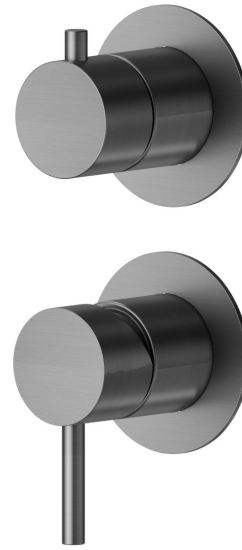

## 69665EX.59.064

Concealed thermostatic mixer, with one handle for temperature control and 2 ways out diverter. External part. Ø70 - finish PVD Brushed Gun Metal

PVD Brushed Gun Metal

### FEATURES

Material	<b>Stainless Steel</b>
Installation	<b>Wall concealed part</b>
Diverter type	<b>Mechanic diverter</b>
Outlets	<b>2 Ways Out</b>
Water mixing	<b>Mechanical</b>
Required for installation	<b><u>31087.00.000</u></b>

### TECHNICAL DRAWING

**69665EX.59.064**

Concealed thermostatic mixer, with one handle for temperature control and 2 ways out diverter.  
External part. Ø70 - finish PVD Brushed Gun Metal

**AVAILABLE FINISHES**

finish PVD Brushed Gold

**59.098**

finish PVD Brushed Pale Gold