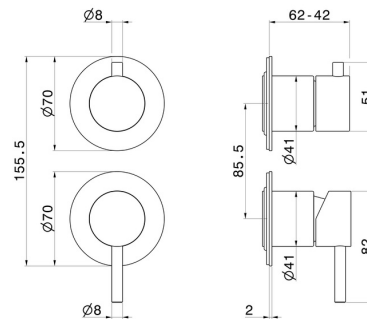

## 69665EX.59.064

Concealed thermostatic mixer, with one handle for temperature control and 2 ways out diverter. External part. Ø70 - finish PVD Brushed Gun Metal

PVD Brushed Gun Metal

### FEATURES

Material	<b>Stainless Steel</b>
Installation	<b>Wall concealed part</b>
Diverter type	<b>Mechanic diverter</b>
Outlets	<b>2 Ways Out</b>
Water mixing	<b>Mechanical</b>
Required for installation	<b><u>31087.00.000</u></b>

### TECHNICAL DRAWING

**69665EX.59.064**

Concealed thermostatic mixer, with one handle for temperature control and 2 ways out diverter.  
External part. Ø70 - finish PVD Brushed Gun Metal

**AVAILABLE FINISHES**