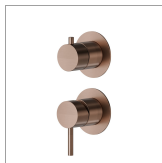

**69665EX.59.067**

Concealed thermostatic mixer, with one handle for temperature control and 2 ways out diverter. External part. Ø70 - finish PVD Brushed Copper Bronze

PVD Brushed Copper Bronze

**FEATURES**

**TECHNICAL DRAWING**

**69665EX.59.067**

Concealed thermostatic mixer, with one handle for temperature control and 2 ways out diverter.  
External part. Ø70 - finish PVD Brushed Copper Bronze

**AVAILABLE FINISHES**