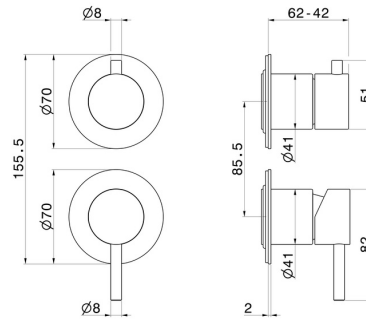

**69665EX.59.067**

Concealed thermostatic mixer, with one handle for temperature control and 2 ways out diverter. External part. Ø70 - finish PVD Brushed Copper Bronze

PVD Brushed Copper Bronze

**FEATURES**

Material	<b>Stainless Steel</b>
Installation	<b>Wall concealed part</b>
Diverter type	<b>Mechanic diverter</b>
Outlets	<b>2 Ways Out</b>
Water mixing	<b>Mechanical</b>
Required for installation	<b><u>31087.00.000</u></b>

**TECHNICAL DRAWING**

**69665EX.59.067**

Concealed thermostatic mixer, with one handle for temperature control and 2 ways out diverter.  
External part. Ø70 - finish PVD Brushed Copper Bronze

**AVAILABLE FINISHES**