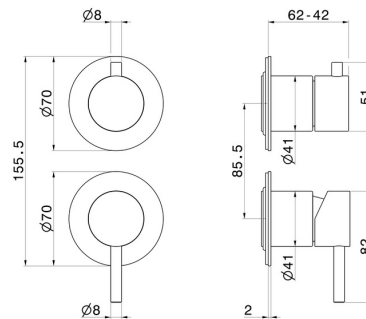

**69665EX.59.097**

Concealed thermostatic mixer, with one handle for temperature control and 2 ways out diverter. External part. Ø70 - finish PVD Brushed Gold

**FEATURES**

Material	<b>Stainless Steel</b>
Installation	<b>Wall concealed part</b>
Diverter type	<b>Mechanic diverter</b>
Outlets	<b>2 Ways Out</b>
Water mixing	<b>Mechanical</b>
Required for installation	<b><u>31087.00.000</u></b>

**TECHNICAL DRAWING**

**69665EX.59.097**

Concealed thermostatic mixer, with one handle for temperature control and 2 ways out diverter.  
External part. Ø70 - finish PVD Brushed Gold

**AVAILABLE FINISHES**