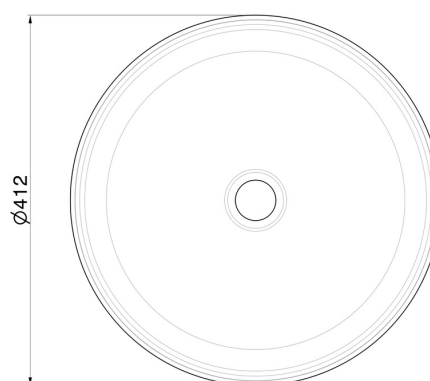

SOLO MARBLE

66381.00.000

Counter top washbasin in Calacatta white marble, for taps on wall or counter top without drain - finish Neutral

FEATURES

Installation

Freestanding

Waste / Drain set

Without waste set

TECHNICAL DRAWING

SOLO MARBLE

66381.00.000

Counter top washbasin in Calacatta white marble, for taps on wall or counter top without drain - finish Neutral

AVAILABLE FINISHES

00.000

Neutral