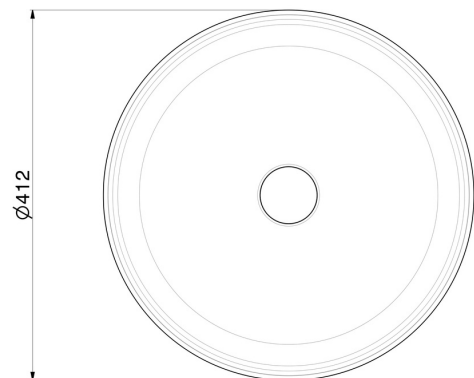

TECHNICAL DRAWING