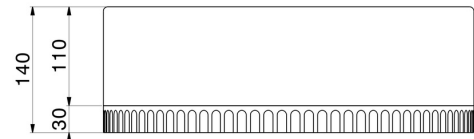

TECHNICAL DRAWING