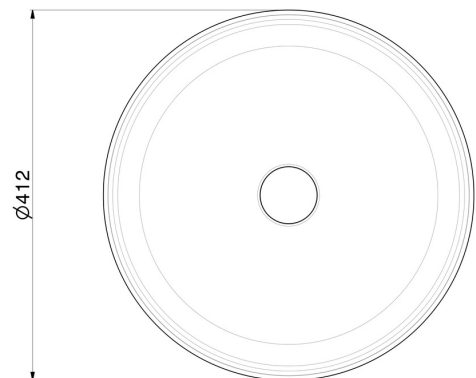

TECHNICAL DRAWING