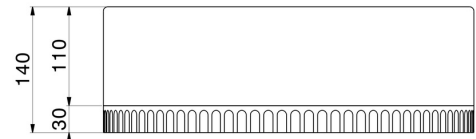

TECHNICAL DRAWING