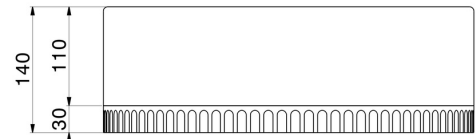

TECHNICAL DRAWING

IONIKA WASHBASINS

73095.21.018

Counter top washbasin in Calacatta white marble, with press-button drain in finish - finish Chrome

AVAILABLE FINISHES

21.018

Chrome

01.014