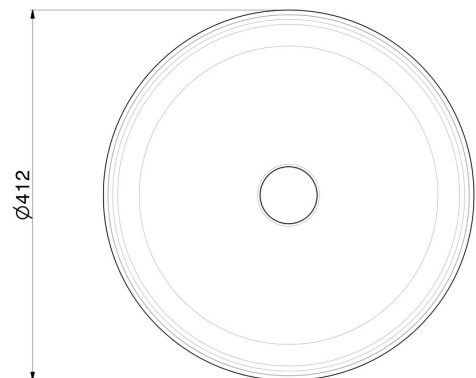

IONIKA WASHBASINS

73095.21.018

Counter top washbasin in Calacatta white marble, with press-button drain in finish - finish Chrome

Chrome

FEATURES

Material	Brass/Marble
Installation	Freestanding
Waste / Drain set	With waste set

TECHNICAL DRAWING

IONIKA WASHBASINS

73095.21.018

Counter top washbasin in Calacatta white marble, with press-button drain in finish - finish Chrome

AVAILABLE FINISHES

21.018

Chrome

01.014