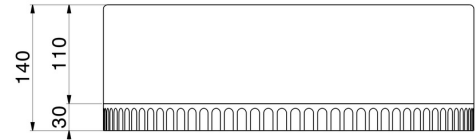

IONIKA WASHBASINS

73095.59.066

Counter top washbasin in Calacatta white marble, with press-button drain in finish - finish PVD Brushed steel

PVD Brushed steel

FEATURES

Material	Brass/Marble
Installation	Freestanding
Waste / Drain set	With waste set

TECHNICAL DRAWING

IONIKA WASHBASINS

73095.59.066

Counter top washbasin in Calacatta white marble, with press-button drain in finish - finish PVD
Brushed steel

AVAILABLE FINISHES

59.066

PVD Brushed steel

01.014