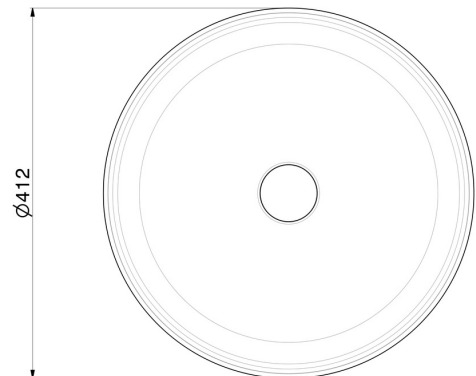

IONIKA WASHBASINS

73095.59.066

Counter top washbasin in Calacatta white marble, with press-button drain in finish - finish PVD Brushed steel

PVD Brushed steel

FEATURES

Material	Brass/Marble
Installation	Freestanding
Waste / Drain set	With waste set

TECHNICAL DRAWING

IONIKA WASHBASINS

73095.59.066

Counter top washbasin in Calacatta white marble, with press-button drain in finish - finish PVD
Brushed steel

AVAILABLE FINISHES

59.066

PVD Brushed steel

01.014