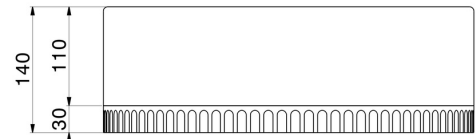

IONIKA WASHBASINS

73095.59.067

Counter top washbasin in Calacatta white marble, with press-button drain in finish - finish PVD Brushed Copper Bronze

PVD Brushed Copper Bronze

FEATURES

Material	Brass/Marble
Installation	Freestanding
Waste / Drain set	With waste set

TECHNICAL DRAWING

IONIKA WASHBASINS

73095.59.067

Counter top washbasin in Calacatta white marble, with press-button drain in finish - finish PVD Brushed Copper Bronze

AVAILABLE FINISHES

59.067

PVD Brushed Copper Bronze