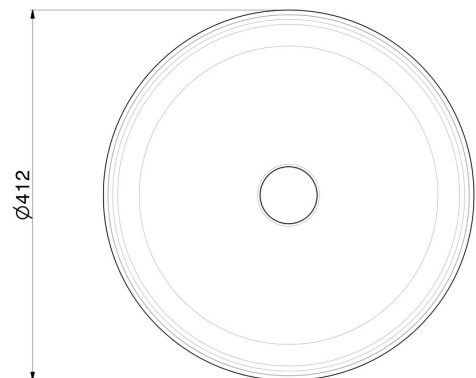

IONIKA WASHBASINS

73095.59.067

Counter top washbasin in Calacatta white marble, with press-button drain in finish - finish PVD Brushed Copper Bronze

PVD Brushed Copper Bronze

FEATURES

Material	Brass/Marble
Installation	Freestanding
Waste / Drain set	With waste set

TECHNICAL DRAWING

IONIKA WASHBASINS

73095.59.067

Counter top washbasin in Calacatta white marble, with press-button drain in finish - finish PVD Brushed Copper Bronze

AVAILABLE FINISHES

59.067

PVD Brushed Copper Bronze