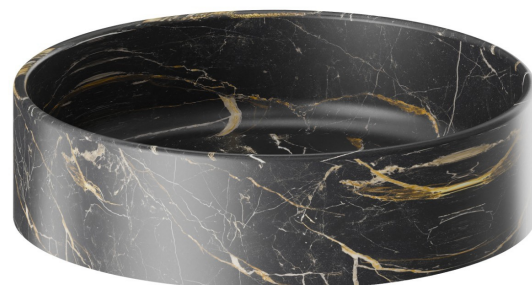

SOLO MARBLE

66380.00.000

Counter top washbasin in Saint Laurent black marble, for taps on wall or counter top without drain - finish Neutral

FEATURES

Installation

Freestanding

Waste / Drain set

Without waste set

TECHNICAL DRAWING

SOLO MARBLE

66380.00.000

Counter top washbasin in Saint Laurent black marble, for taps on wall or counter top without drain - finish Neutral

AVAILABLE FINISHES

00.000

Neutral