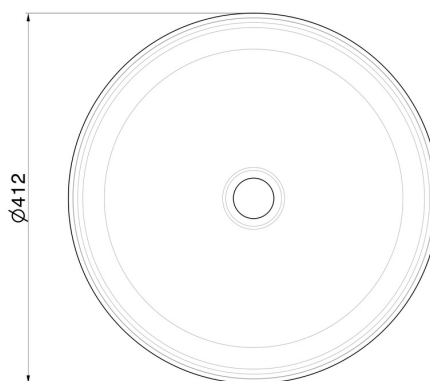

SOLO MARBLE

66380.00.000

Counter top washbasin in Saint Laurent black marble, for taps on wall or counter top without drain - finish Neutral

FEATURES

Installation

Freestanding

Waste / Drain set

Without waste set

TECHNICAL DRAWING

SOLO MARBLE

66380.00.000

Counter top washbasin in Saint Laurent black marble, for taps on wall or counter top without drain - finish Neutral

AVAILABLE FINISHES

00.000

Neutral