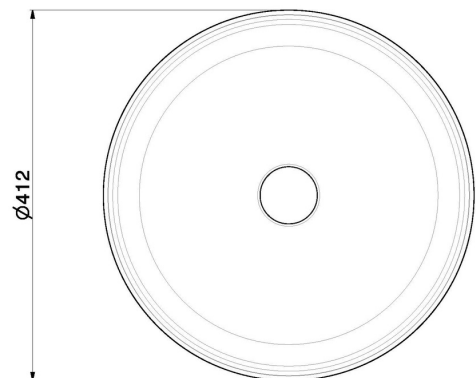

IONIKA WASHBASINS

72995.59.066

Counter top washbasin in Saint Laurent black marble, with press-button drain in finish - finish PVD Brushed steel

PVD Brushed steel

FEATURES

| | |
|-------------------|-----------------------|
| Material | Brass/Marble |
| Installation | Freestanding |
| Waste / Drain set | With waste set |

TECHNICAL DRAWING

IONIKA WASHBASINS

72995.59.066

Counter top washbasin in Saint Laurent black marble, with press-button drain in finish - finish PVD Brushed steel

AVAILABLE FINISHES

59.066

PVD Brushed steel