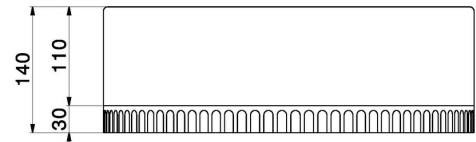

IONIKA WASHBASINS

72995.59.066

Counter top washbasin in Saint Laurent black marble, with press-button drain in finish - finish PVD Brushed steel

PVD Brushed steel

FEATURES

| | |
|-------------------|-----------------------|
| Material | Brass/Marble |
| Installation | Freestanding |
| Waste / Drain set | With waste set |

TECHNICAL DRAWING

IONIKA WASHBASINS

72995.59.066

Counter top washbasin in Saint Laurent black marble, with press-button drain in finish - finish PVD Brushed steel

AVAILABLE FINISHES

59.066

PVD Brushed steel