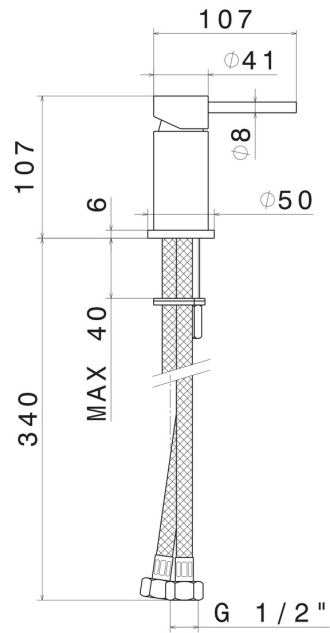

XT

4289.01.014

Deck-mounted mixer - finish Matt White

FEATURES

Material	Brass
Installation	Deck-mounted
Hole type	Single hole
Control type	Single lever
Water mixing	Mechanical

TECHNICAL DRAWING

XT

4289.01.014