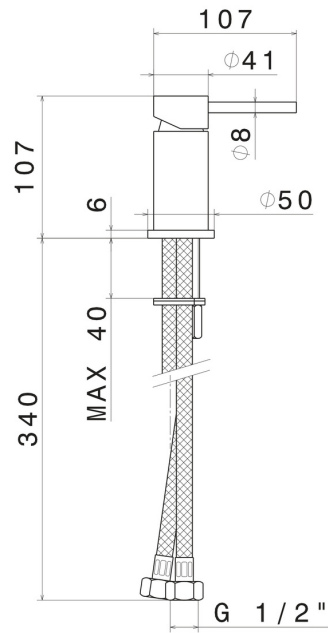

XT

4289.01.093

Deck-mounted mixer - finish Matt Black

FEATURES

Material	Brass
Installation	Deck-mounted
Hole type	Single hole
Control type	Single lever
Water mixing	Mechanical

TECHNICAL DRAWING

XT

4289.01.093