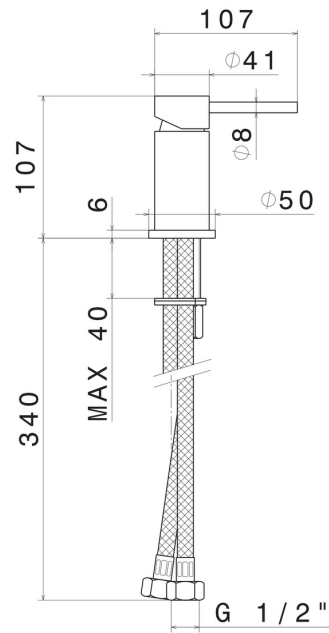

XT

4289.21.018

Deck-mounted mixer - finish Chrome

Chrome

FEATURES

Material	Brass
Installation	Deck-mounted
Hole type	Single hole
Control type	Single lever
Water mixing	Mechanical

TECHNICAL DRAWING

XT