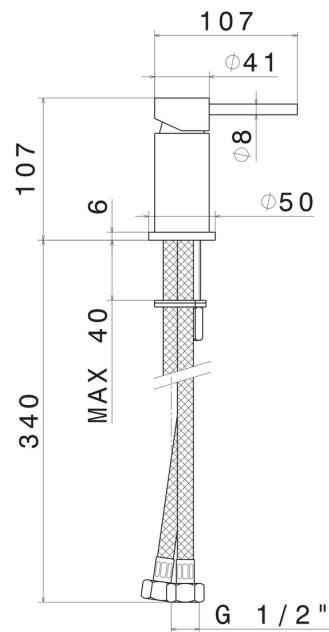

TECHNICAL DRAWING

AR Preview
try it in your home

More Details
on our [website](#)