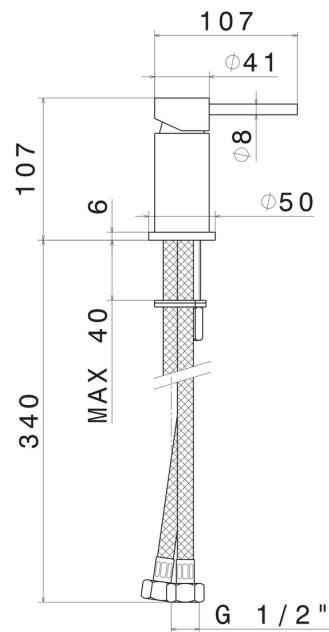

XT

4289.58.061

Deck-mounted mixer - finish PVD Copper Bronze

PVD Copper Bronze

FEATURES

Material	Brass
Installation	Deck-mounted
Hole type	Single hole
Control type	Single lever
Water mixing	Mechanical

TECHNICAL DRAWING

 **AR Preview**
try it in your home

More Details
on our [website](#)

XT

4289.58.061

Deck-mounted mixer - finish PVD Copper Bronze

AVAILABLE FINISHES

58.061

PVD Copper Bronze