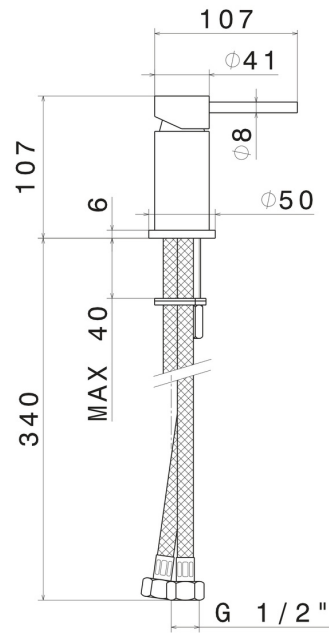

# XT

**4289.58.063**

Deck-mounted mixer - finish PVD Gun Metal

PVD Gun Metal

## FEATURES

Material	<b>Brass</b>
Installation	<b>Deck-mounted</b>
Hole type	<b>Single hole</b>
Control type	<b>Single lever</b>
Water mixing	<b>Mechanical</b>

## TECHNICAL DRAWING

**XT**

**4289.58.063**

Deck-mounted mixer - finish PVD Gun Metal

**AVAILABLE FINISHES**

---

**58.063**

PVD Gun Metal