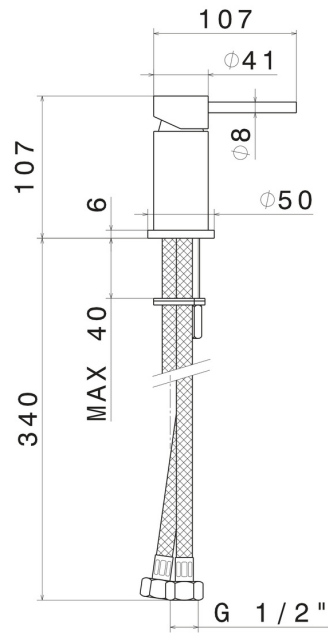

XT

4289.59.064

Deck-mounted mixer - finish PVD Brushed Gun Metal

PVD Brushed Gun Metal

FEATURES

Material	Brass
Installation	Deck-mounted
Hole type	Single hole
Control type	Single lever
Water mixing	Mechanical

TECHNICAL DRAWING

XT

4289.59.064

Deck-mounted mixer - finish PVD Brushed Gun Metal

AVAILABLE FINISHES

59.064

PVD Brushed Gun Metal

01.014