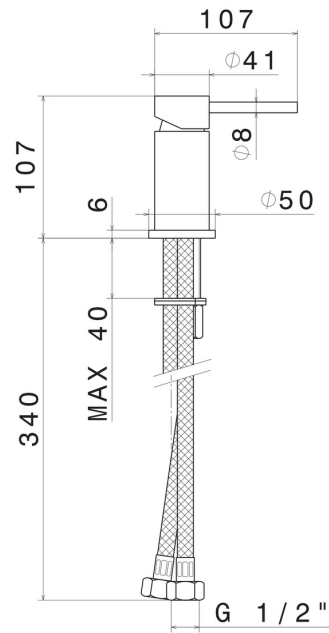

# XT

**4289.59.066**

Deck-mounted mixer - finish PVD Brushed steel

PVD Brushed steel

## FEATURES

Material	<b>Brass</b>
Installation	<b>Deck-mounted</b>
Hole type	<b>Single hole</b>
Control type	<b>Single lever</b>
Water mixing	<b>Mechanical</b>

## TECHNICAL DRAWING

**XT**

**4289.59.066**

Deck-mounted mixer - finish PVD Brushed steel

**AVAILABLE FINISHES**

---

**59.066**

PVD Brushed steel