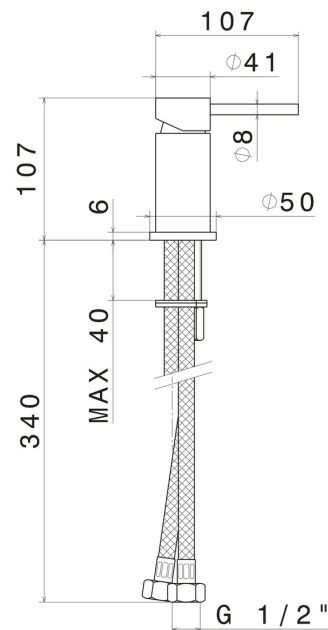

TECHNICAL DRAWING