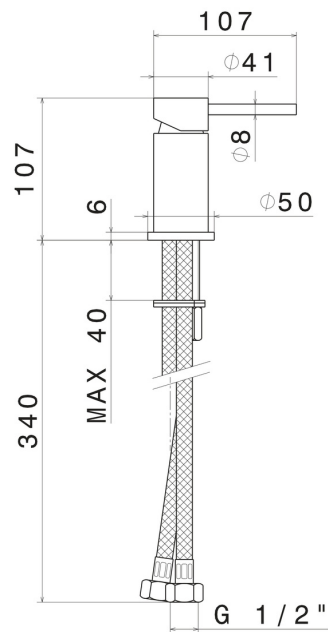

# XT

**4289.59.097**

Deck-mounted mixer - finish PVD Brushed Gold

PVD Brushed Gold

## FEATURES

Material	<b>Brass</b>
Installation	<b>Deck-mounted</b>
Hole type	<b>Single hole</b>
Control type	<b>Single lever</b>
Water mixing	<b>Mechanical</b>

## TECHNICAL DRAWING

**XT**

**4289.59.097**

Deck-mounted mixer - finish PVD Brushed Gold