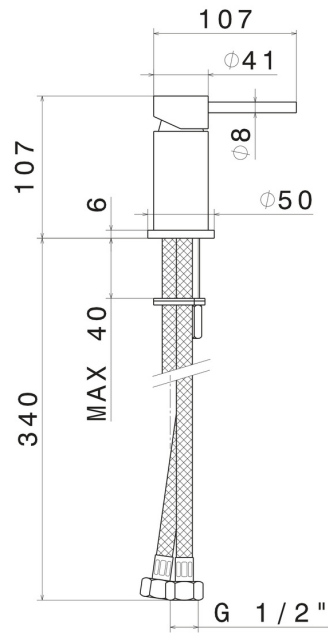

TECHNICAL DRAWING