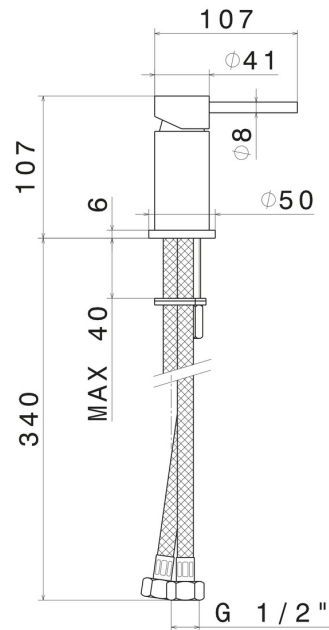

TECHNICAL DRAWING

AR Preview
try it in your home

More Details
on our [website](#)