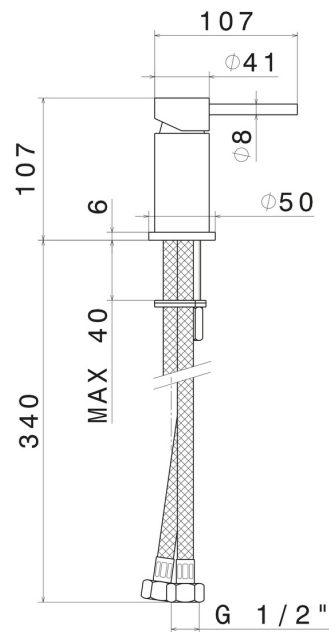

XT

4289.M0.072

Deck-mounted mixer - finish Copper Satin

Copper Satin

FEATURES

Material	Brass
Installation	Deck-mounted
Hole type	Single hole
Control type	Single lever
Water mixing	Mechanical

TECHNICAL DRAWING