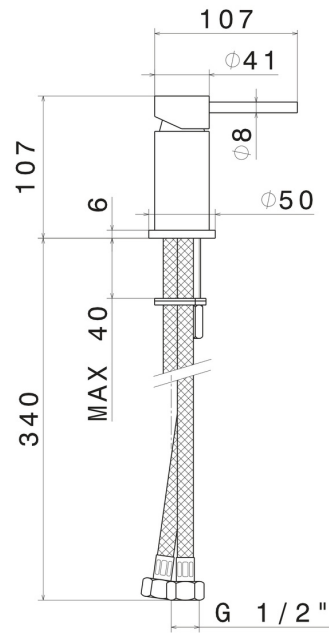

XT

4289.M0.077

Deck-mounted mixer - finish Carbon Satin

Carbon Satin

FEATURES

Material	Brass
Installation	Deck-mounted
Hole type	Single hole
Control type	Single lever
Water mixing	Mechanical

TECHNICAL DRAWING