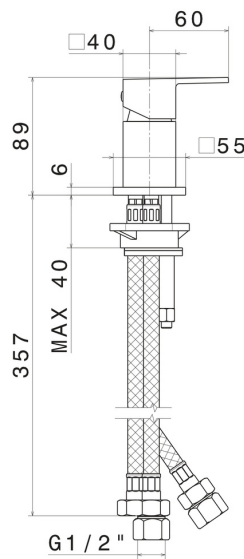

ERGO-Q

66490.01.093

Deck-mounted mixer - finish Matt Black

FEATURES

Material	Brass
Installation	Deck-mounted
Hole type	Single hole
Control type	Single lever
Water mixing	Mechanical

TECHNICAL DRAWING

AR Preview
try it in your home