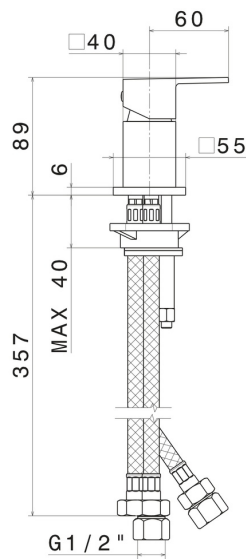

ERGO-Q

66490.21.018

Deck-mounted mixer - finish Chrome

Chrome

FEATURES

Material	Brass
Installation	Deck-mounted
Hole type	Single hole
Control type	Single lever
Water mixing	Mechanical

TECHNICAL DRAWING

ERGO-Q

66490.21.018

Deck-mounted mixer - finish Chrome

AVAILABLE FINISHES

21.018

Chrome

01.093

finish Matt Black