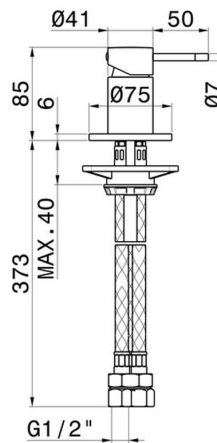

O'RAMA

68490.01.093

Deck-mounted mixer - finish Matt Black

FEATURES

Material	Brass
Installation	Deck-mounted
Control type	Single lever
Water mixing	Mechanical

TECHNICAL DRAWING

O'RAMA

68490.01.093