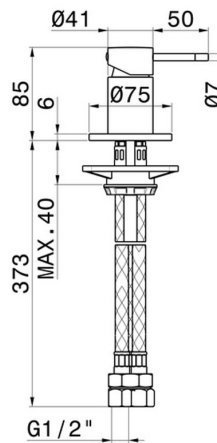

O'RAMA

68490.05.093

Deck-mounted mixer - finish Chrome - Matt Black

Chrome - Matt Black

FEATURES

Material	Brass
Installation	Deck-mounted
Control type	Single lever
Water mixing	Mechanical

TECHNICAL DRAWING

O'RAMA