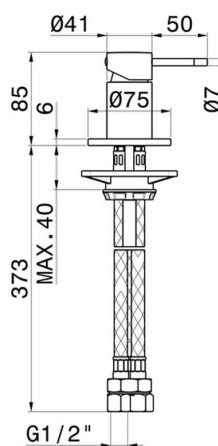

O'RAMA

68490.61.020

Deck-mounted mixer - finish PVD Glossy Gold

FEATURES

| | |
|--------------|---------------------|
| Material | Brass |
| Installation | Deck-mounted |
| Control type | Single lever |
| Water mixing | Mechanical |

TECHNICAL DRAWING

O'RAMA

68490.61.020

Deck-mounted mixer - finish PVD Glossy Gold

AVAILABLE FINISHES

61.020

PVD Glossy Gold

01.093