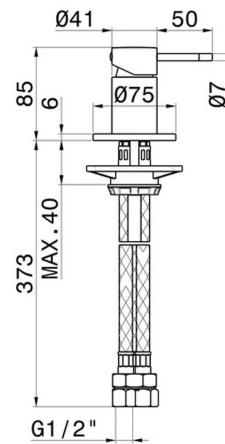

O'RAMA

68490.M2.070

Deck-mounted mixer - finish Titanium Satin - Matt black

FEATURES

Material	Brass
Installation	Deck-mounted
Control type	Single lever
Water mixing	Mechanical

TECHNICAL DRAWING

O'RAMA

68490.M2.070