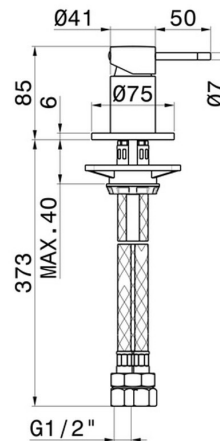

TECHNICAL DRAWING