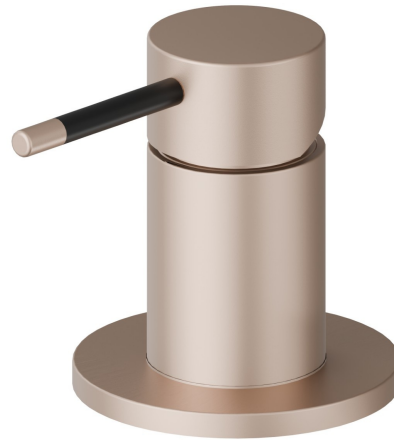

O'RAMA

68490.M2.072

Deck-mounted mixer - finish Copper Satin - Matt black

FEATURES

| | |
|--------------|---------------------|
| Material | Brass |
| Installation | Deck-mounted |
| Control type | Single lever |
| Water mixing | Mechanical |

TECHNICAL DRAWING

O'RAMA

68490.M2.072

Deck-mounted mixer - finish Copper Satin - Matt black

AVAILABLE FINISHES

M2.072

Copper Satin - Matt black

01.093

finish Matt Black

05.093

finish Chrome - Matt Black

61.020

finish PVD Glossy Gold

M2.070

finish Titanium Satin - Matt black

M2.071

finish Gold Satin - Matt black

M2.075

finish Copper Glossy