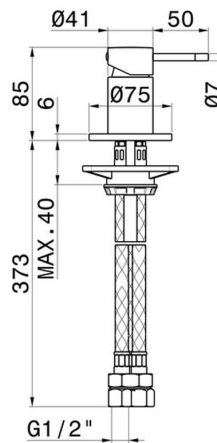

TECHNICAL DRAWING

AR Preview
try it in your home

More Details
on our [website](#)