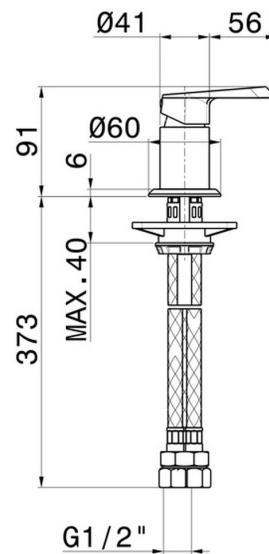

NIO

68990.21.018

Deck-mounted mixer - finish Chrome

Chrome

FEATURES

Material	Brass
Installation	Deck-mounted
Control type	Single lever
Water mixing	Mechanical

TECHNICAL DRAWING

NIO