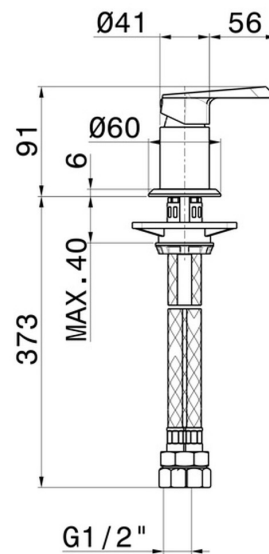

NIO

68990.59.066

Deck-mounted mixer - finish PVD Brushed steel

PVD Brushed steel

FEATURES

Material	Brass
Installation	Deck-mounted
Control type	Single lever
Water mixing	Mechanical

TECHNICAL DRAWING

NIO

68990.59.066

Deck-mounted mixer - finish PVD Brushed steel

AVAILABLE FINISHES

 **59.066**
PVD Brushed steel

 **01.093**
finish Matt Black

 **21.018**
finish Chrome

 **59.097**
finish PVD Brushed Gold