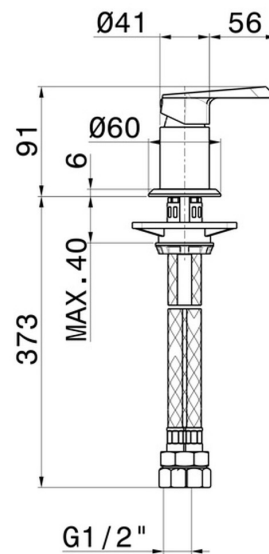

NIO

68990.59.097

Deck-mounted mixer - finish PVD Brushed Gold

PVD Brushed Gold

FEATURES

Material	Brass
Installation	Deck-mounted
Control type	Single lever
Water mixing	Mechanical

TECHNICAL DRAWING

NIO

68990.59.097

Deck-mounted mixer - finish PVD Brushed Gold

AVAILABLE FINISHES

 **59.097**
PVD Brushed Gold

 **01.093**
finish Matt Black

 **21.018**
finish Chrome

 **59.066**
finish PVD Brushed steel