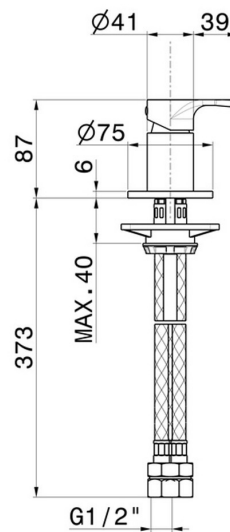

TECHNICAL DRAWING