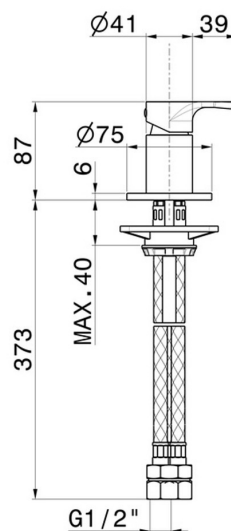

LINFA II

69490.01.093

Deck-mounted mixer - finish Matt Black

FEATURES

Material	Brass
Installation	Deck-mounted
Hole type	Single hole
Control type	Single lever
Water mixing	Mechanical

TECHNICAL DRAWING

LINFA II