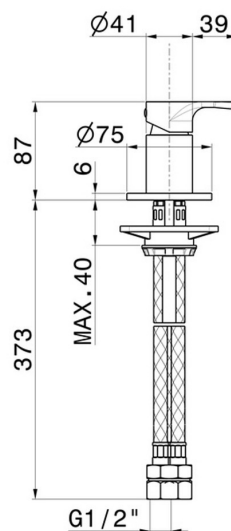

LINFA II

69490.21.018

Deck-mounted mixer - finish Chrome

Chrome

FEATURES

Material	Brass
Installation	Deck-mounted
Hole type	Single hole
Control type	Single lever
Water mixing	Mechanical

TECHNICAL DRAWING

LINFA II