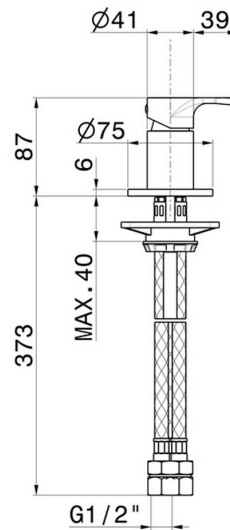

TECHNICAL DRAWING