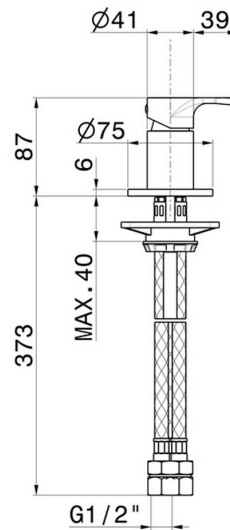

LINFA II

69490.M0.071

Deck-mounted mixer - finish Gold Satin

Gold Satin

FEATURES

Material	Brass
Installation	Deck-mounted
Hole type	Single hole
Control type	Single lever
Water mixing	Mechanical

TECHNICAL DRAWING