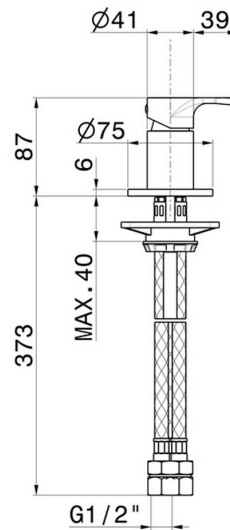

LINFA II

69490.M0.072

Deck-mounted mixer - finish Copper Satin

Copper Satin

FEATURES

Material	Brass
Installation	Deck-mounted
Hole type	Single hole
Control type	Single lever
Water mixing	Mechanical

TECHNICAL DRAWING