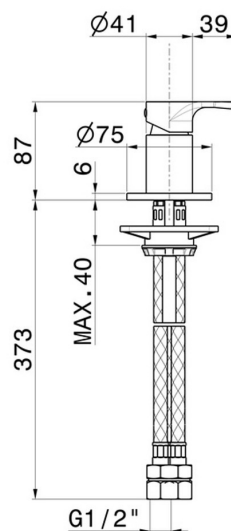

LINFA II

69490.M0.075

Deck-mounted mixer - finish Copper Glossy

FEATURES

Material	Brass
Installation	Deck-mounted
Hole type	Single hole
Control type	Single lever
Water mixing	Mechanical

TECHNICAL DRAWING

LINFA II