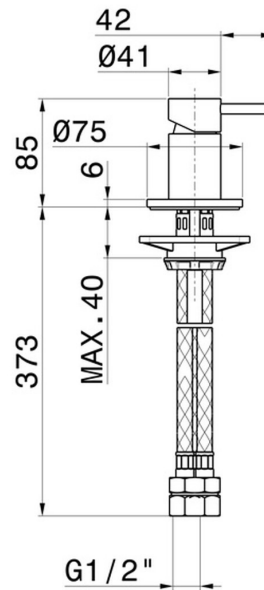

X-STEEL 316

69690X.50.050

Deck-mounted mixer - finish Stainless Steel

FEATURES

Material	Stainless Steel
Installation	Deck-mounted
Hole type	Single hole
Control type	Single lever
Water mixing	Mechanical

TECHNICAL DRAWING