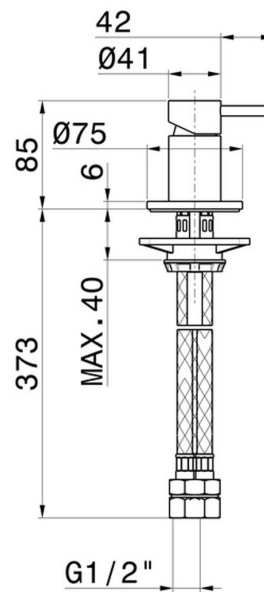

X-STEEL 316

69690X.59.064

Deck-mounted mixer - finish PVD Brushed Gun Metal

PVD Brushed Gun Metal

FEATURES

Material	Stainless Steel
Installation	Deck-mounted
Hole type	Single hole
Control type	Single lever
Water mixing	Mechanical

TECHNICAL DRAWING

X-STEEL 316

69690X.59.064

Deck-mounted mixer - finish PVD Brushed Gun Metal

AVAILABLE FINISHES

59.064

PVD Brushed Gun Metal

50.050