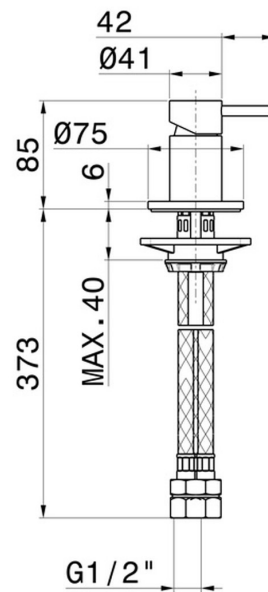

# X-STEEL 316

69690X.59.067

Deck-mounted mixer - finish PVD Brushed Copper Bronze

PVD Brushed Copper Bronze

## FEATURES

Material	<b>Stainless Steel</b>
Installation	<b>Deck-mounted</b>
Hole type	<b>Single hole</b>
Control type	<b>Single lever</b>
Water mixing	<b>Mechanical</b>

## TECHNICAL DRAWING

**X-STEEL 316**

**69690X.59.067**

Deck-mounted mixer - finish PVD Brushed Copper Bronze

**AVAILABLE FINISHES**

---

 **59.067**  
PVD Brushed Copper Bronze

 **50.050**  
finish Stainless Steel