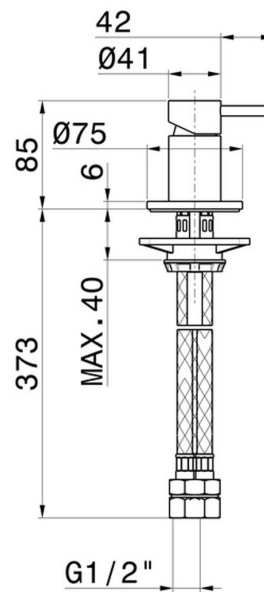

X-STEEL 316

69690X.59.097

Deck-mounted mixer - finish PVD Brushed Gold

PVD Brushed Gold

FEATURES

Material	Stainless Steel
Installation	Deck-mounted
Hole type	Single hole
Control type	Single lever
Water mixing	Mechanical

TECHNICAL DRAWING

X-STEEL 316

69690X.59.097

Deck-mounted mixer - finish PVD Brushed Gold

AVAILABLE FINISHES

59.097

PVD Brushed Gold

50.050