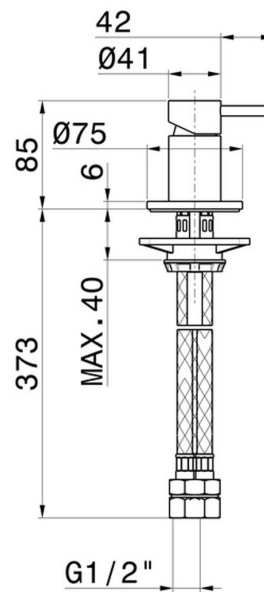

X-STEEL 316

69690X.59.098

Deck-mounted mixer - finish PVD Brushed Pale Gold

PVD Brushed Pale Gold

FEATURES

Material	Stainless Steel
Installation	Deck-mounted
Hole type	Single hole
Control type	Single lever
Water mixing	Mechanical

TECHNICAL DRAWING

X-STEEL 316

69690X.59.098

Deck-mounted mixer - finish PVD Brushed Pale Gold

AVAILABLE FINISHES

59.098

PVD Brushed Pale Gold

50.050