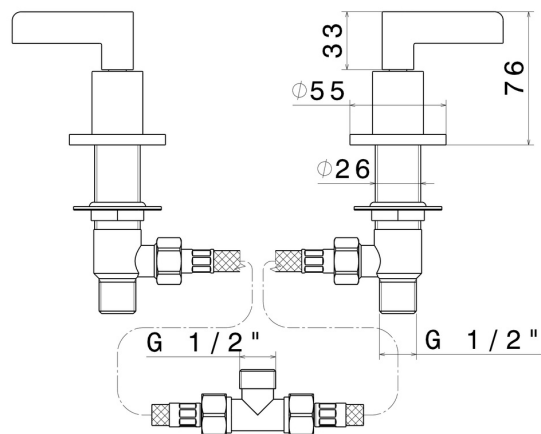

BLINK CHIC

71090.01.093

Deck-mounted mixer - finish Matt Black

Matt Black

FEATURES

Material	Brass
Installation	Deck-mounted

TECHNICAL DRAWING

BLINK CHIC