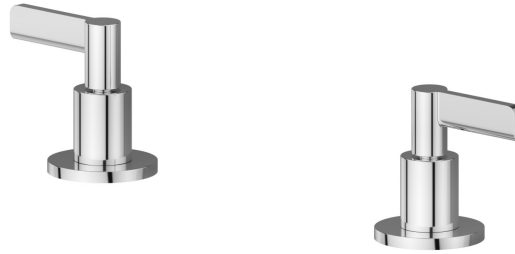

BLINK CHIC

71090.21.018

Deck-mounted mixer - finish Chrome

Chrome

FEATURES

Material

Brass

Installation

Deck-mounted

TECHNICAL DRAWING

BLINK CHIC

71090.21.018

Deck-mounted mixer - finish Chrome

AVAILABLE FINISHES

21.018

Chrome

59.098

finish PVD Brushed Pale Gold

61.020

finish PVD Glossy Gold