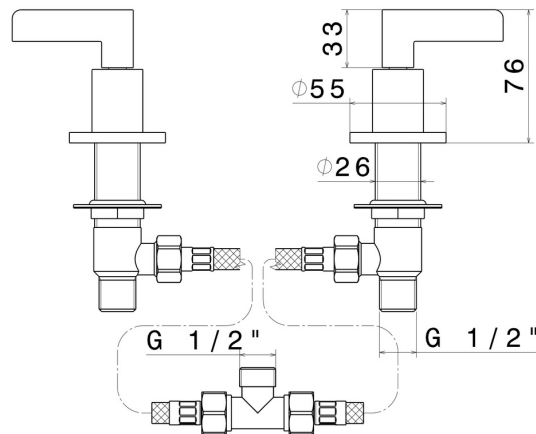

BLINK CHIC

71090.21.018

Deck-mounted mixer - finish Chrome

Chrome

FEATURES

Material

Brass

Installation

Deck-mounted

TECHNICAL DRAWING

BLINK CHIC

71090.21.018

Deck-mounted mixer - finish Chrome

AVAILABLE FINISHES

21.018

Chrome